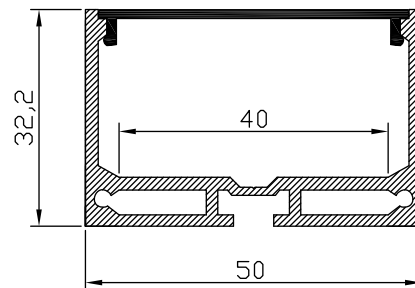

Color 

Unit: mm

Features:

1. Model: HL-BAPL051
2. Material: AL6063+PC
3. Surface: Anodized/Painting
4. Lighting source width: 40mm
5. Length: 4m/max
6. Installation: For offices / conference rooms / supermarkets / home lighting application.

Accessory:

End Cap

Connector

Suspended Rope

Cover

Installation: